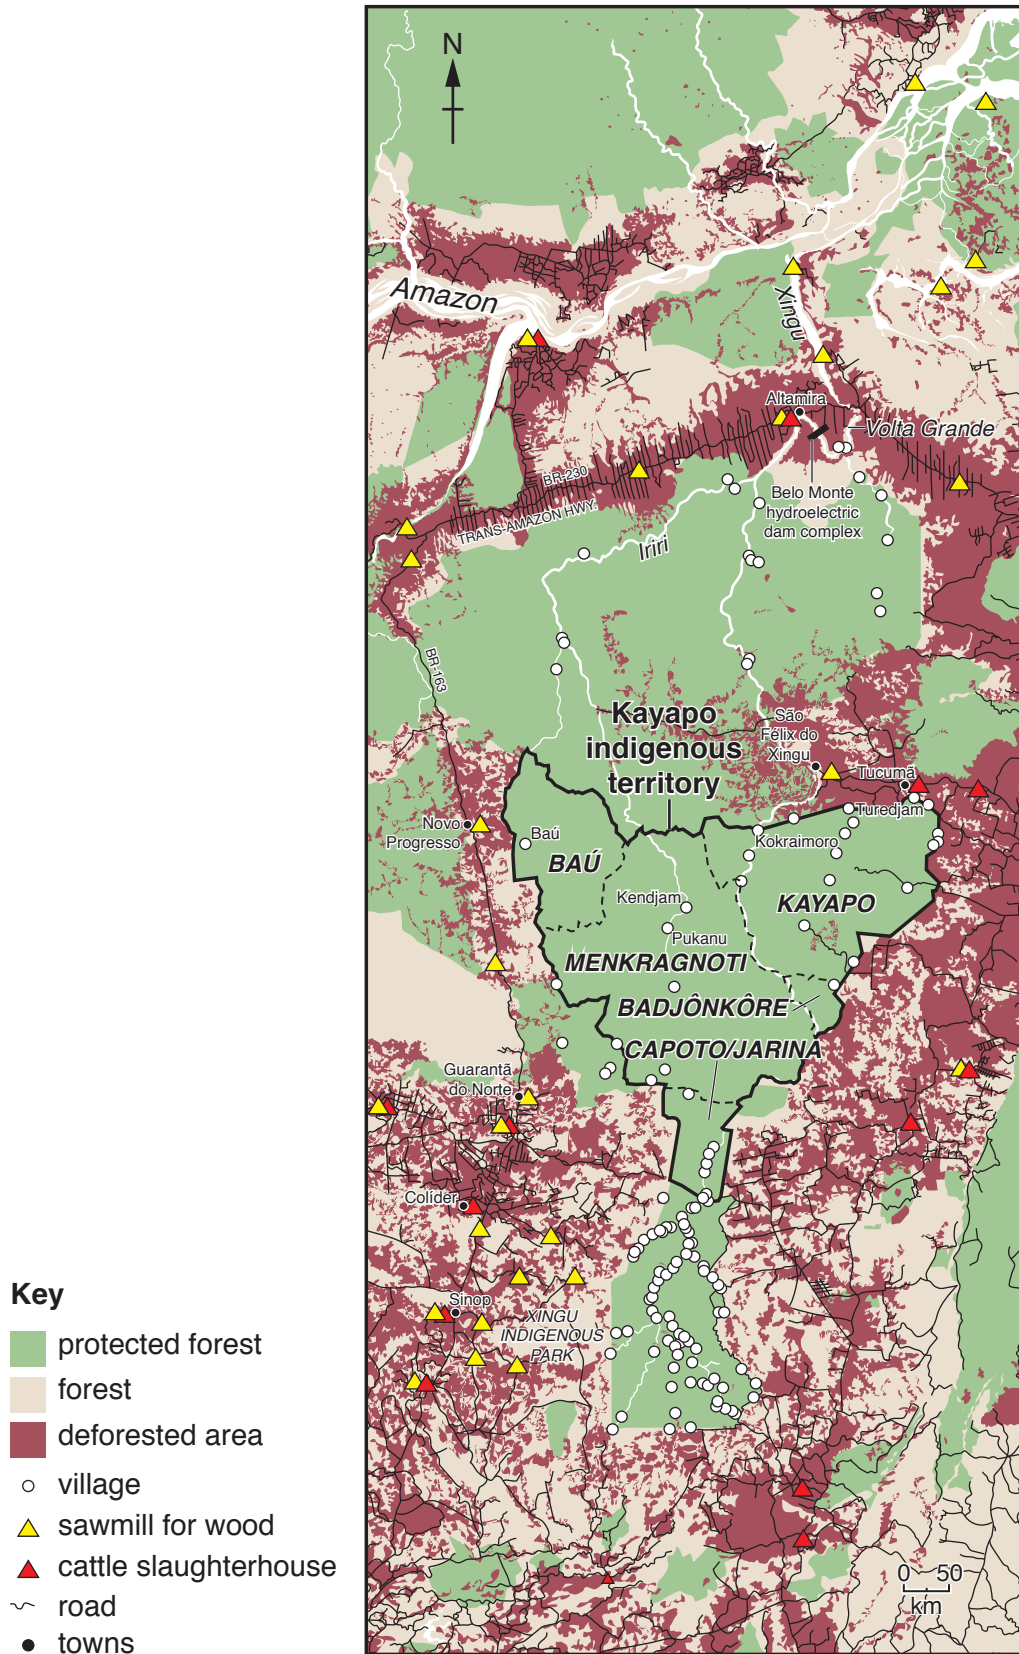

Fig. 6.1 for Question 6

Fig. 4.2 for Question 4